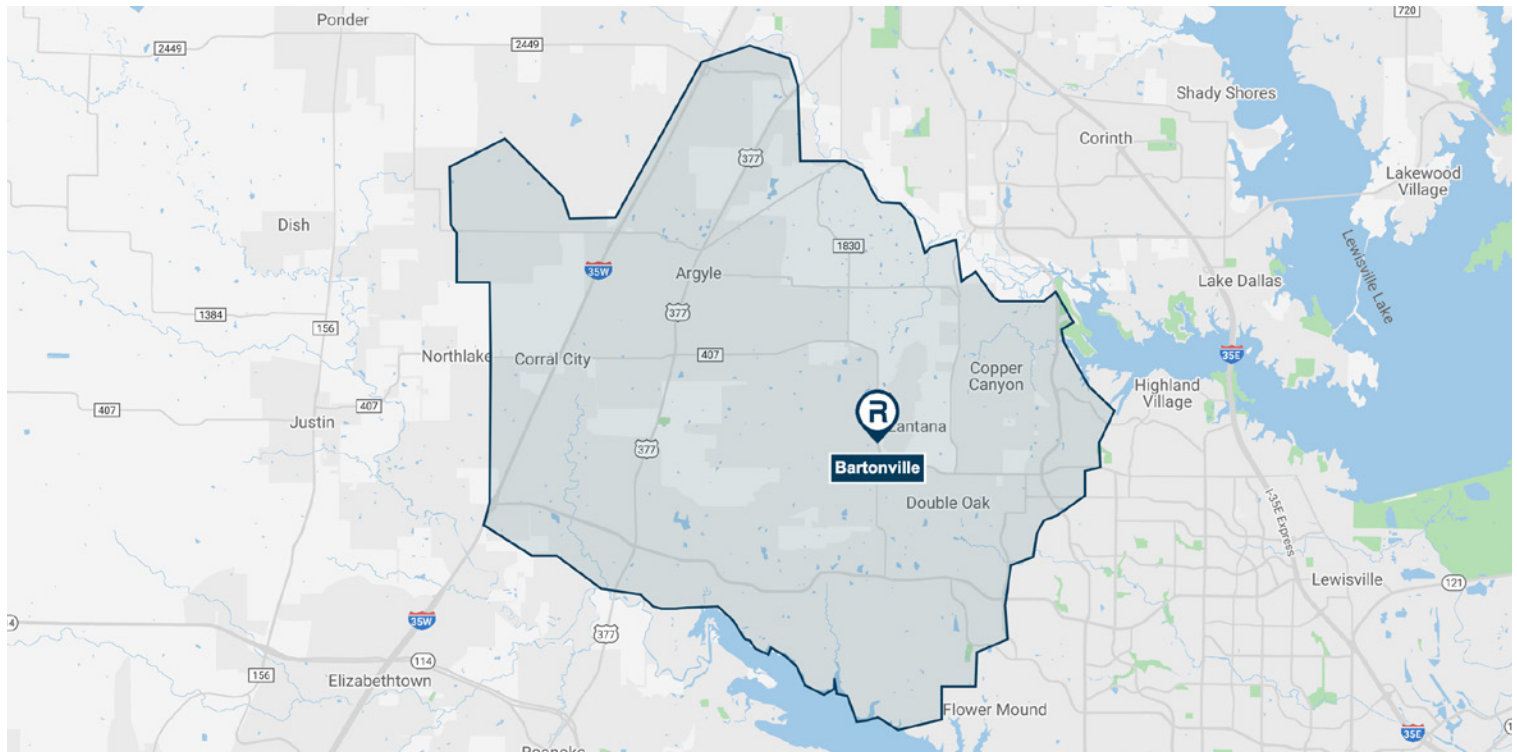

Primary Retail Trade Area • Retail Market Profile

Bartonville, Texas

Population

2020	67,651	0 - 9 Years	10.83%
2023	73,786	10 - 17 Years	11.15%
2028	81,527	18 - 24 Years	7.85%

Educational Attainment (%)

Graduate or Professional Degree	17.86%	25 - 34 Years	11.84%
Bachelors Degree	40.90%	35 - 44 Years	10.78%
Associate Degree	6.58%	45 - 54 Years	14.61%
Some College	18.98%	55 - 64 Years	15.23%
High School Graduate (GED)	12.70%	65 and Older	17.73%
Some High School, No Degree	1.60%	Median Age	42.90
Less than 9th Grade	1.37%	Average Age	41.16

Income

Average HH	\$209,384
Median HH	\$162,915
Per Capita	\$69,627

Age

0 - 9 Years	10.83%
10 - 17 Years	11.15%
18 - 24 Years	7.85%
25 - 34 Years	11.84%
35 - 44 Years	10.78%
45 - 54 Years	14.61%
55 - 64 Years	15.23%
65 and Older	17.73%
Median Age	42.90
Average Age	41.16